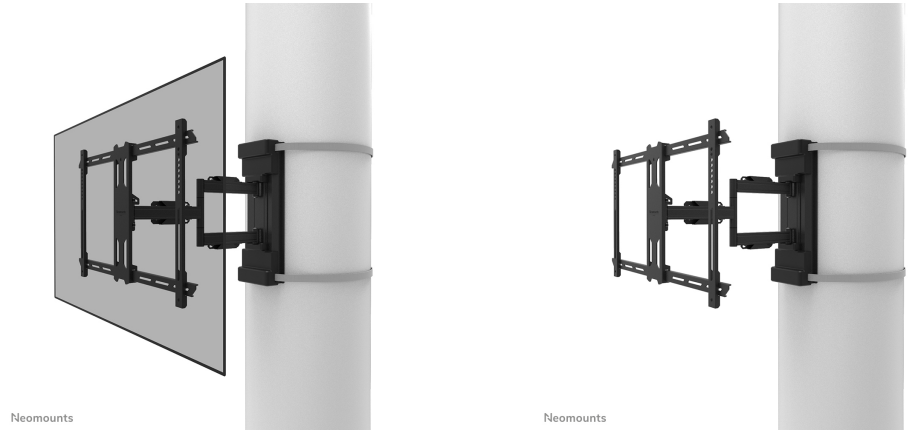

#### FUNCTIONALITY

Type	Full motion
Depth adjustment	8,2-59 cm
Tilt (degrees)	+12°, -2°
Swivel (degrees)	+45°, -45°
Rotate (degrees)	+3°, -3°
Height	52 cm
Width	71 cm
Depth	59 cm
Adjustment type	Manual Micro adjustment
Lockable	Not lockable

## NEOMOUNTS TV PILLAR MOUNT

### Neomounts WL40S-910BL16 full motion pillar mount for 40-70" screens - Black

The Neomounts WL40S-910BL16 is a full motion pillar mount for screens up to 70" with a maximum weight capacity of 45 kg. The versatile tilt (14°) and swivel (90°) technology allows you to create the optimum viewing angle. The mount is suitable for Ø25-100 cm cylinder, square and rectangular pillars. Level adjustment is available for the perfect installation.

The WL40S-910BL16 has a depth of 8,2-59 cm and is suitable for screens that meet VESA hole pattern 200x100 to 600x400 mm. The pillar mount has a strap of 350 cm.

The mount is equipped with metal cable management to secure any loose cables. The ratchet clamp ensures easy installation, as well as the separate magnetic spirit level tool that is included.